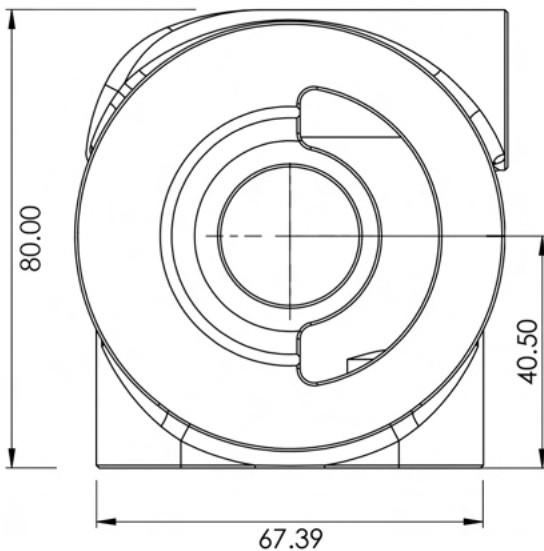

## Product Dimensions

Part No. HEL-TOSP

Thermostatic Oil Filter  
Sandwich Plate

### What's Included

- 1x HEL Thermostatic Oil Filter Sandwich Plate
- 1x Built-In Thermostatic Valve
- 1x Threaded Centre Bolt
- 1x Nitrile O-Ring

\*Dimensions below are shown in **millimeters** (mm)