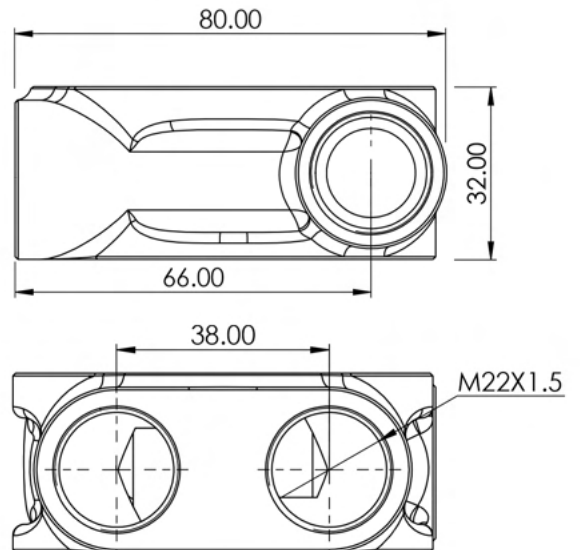

## Product Dimensions

Part No. HEL-TOSP

Thermostatic Oil Filter  
Sandwich Plate

### What's Included

- 1x HEL Thermostatic Oil Filter Sandwich Plate
- 1x Built-In Thermostatic Valve
- 1x Threaded Centre Bolt
- 1x Nitrile O-Ring

\*Dimensions below are shown in **millimeters** (mm)